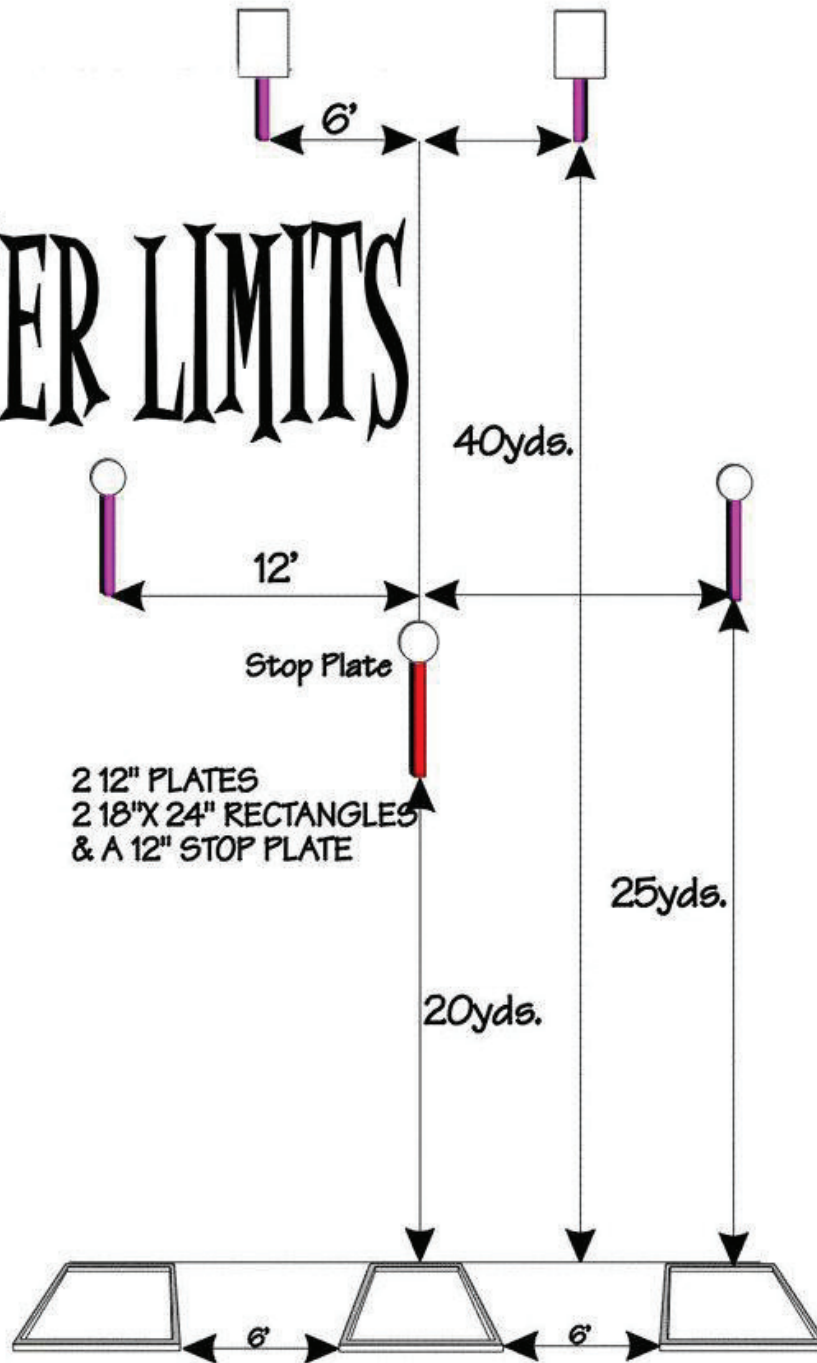

# OUTER LIMITS

2 12" PLATES  
2 18" X 24" RECTANGLES  
& A 12" STOP PLATE